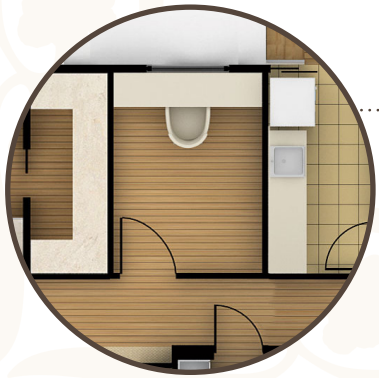

**Hensley
Park
Homes**

Derwent 42

8.6m

10.4m

21.0m

©Hensley Park Homes

Area

Home	Verandah	Total
------	----------	-------

19 sq	6 sq	25 sq
-------	------	-------