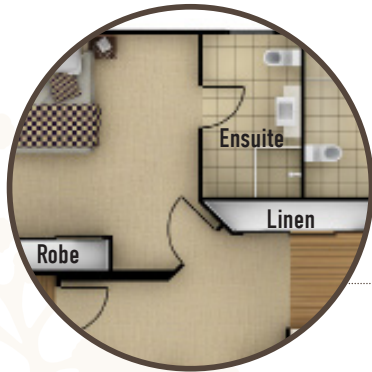

**Hensley
Park
Homes**

Glenelg 31

Area

Home Verandah Total

15 sq 4 sq 19 sq