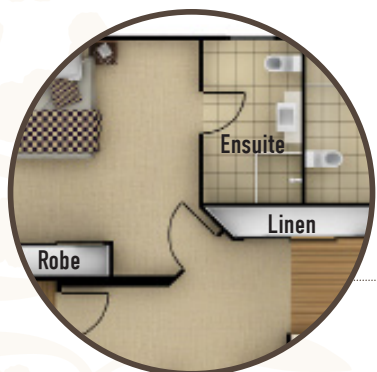

**Hensley
Park
Homes**

Glenelg 31R

Area

Home Verandah Total

18 sq 3 sq 21 sq