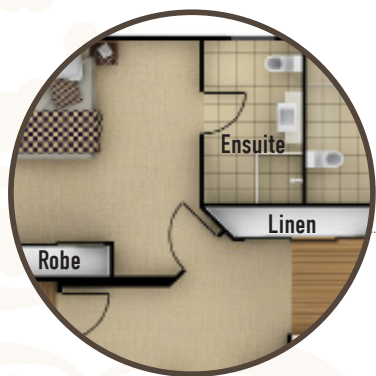

**Hensley
Park
Homes**

Glenelg 41R

Area

Home Verandah Total

18 sq 3 sq 21 sq